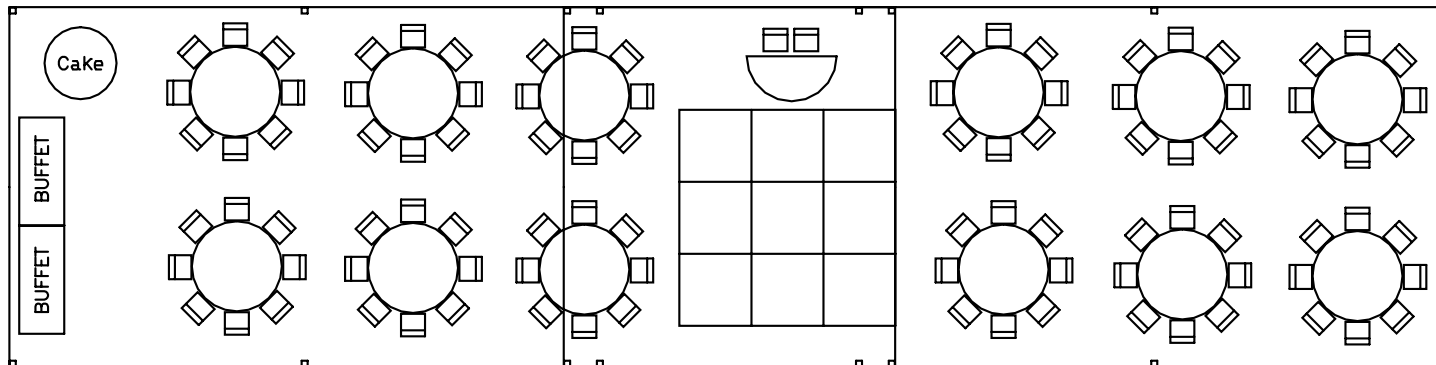

20X80 TENT
 12 - 60" Rnd Tables
 1 - Half Rnd Sweetheart Table
 2 - 6 Ft Buffet Tables
 1 - 48" Rnd Cake Table
 12X12 Dance Floor
 Seats 98 People

253.473.3300
 4522 South Tacoma Way
www.americanpartyplace.com